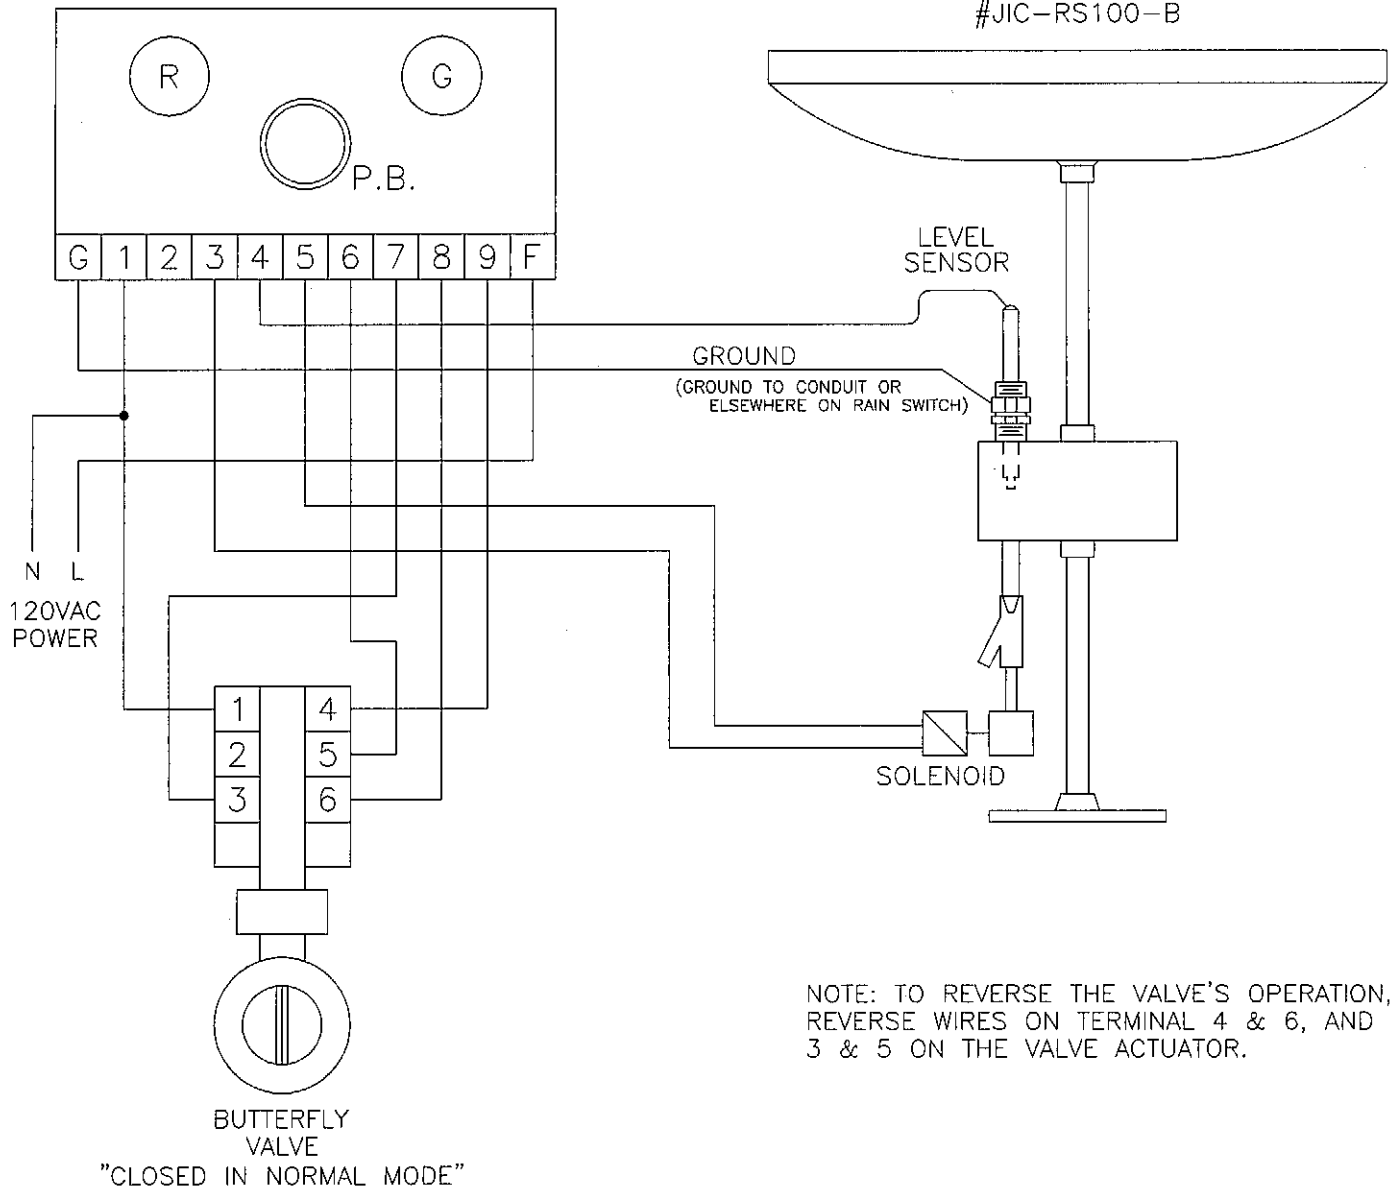

PILOT STATION #JICAT1PB2L-C,
OR #JIC1PB2L-C

RAIN SW.
#JIC-RS100-B

NOTE: TO REVERSE THE VALVE'S OPERATION,
REVERSE WIRES ON TERMINAL 4 & 6, AND
3 & 5 ON THE VALVE ACTUATOR.

C				RAIN SWITCH - WITH ELEC. ACT. VALVE AUTOMAX #E1500 & E3500, VALVE SIZES 6" 3-WAY, 8" 2-WAY & LARGER			
B				SOLD TO:		CUSTOMER:	
A				DRAWN BY:	DATE	CHECKED BY:	DATE
REVISIONS			BY	DATE	RL.	S.M.	8/31/06
JENSEN INSTRUMENT COMPANY				SCALE:	DWG. NO.:	SHEET	
643 So. Duggan Ave., Azusa, CA 91702				NONE	JRSTB-001-AM-C	1	
						OF 1	