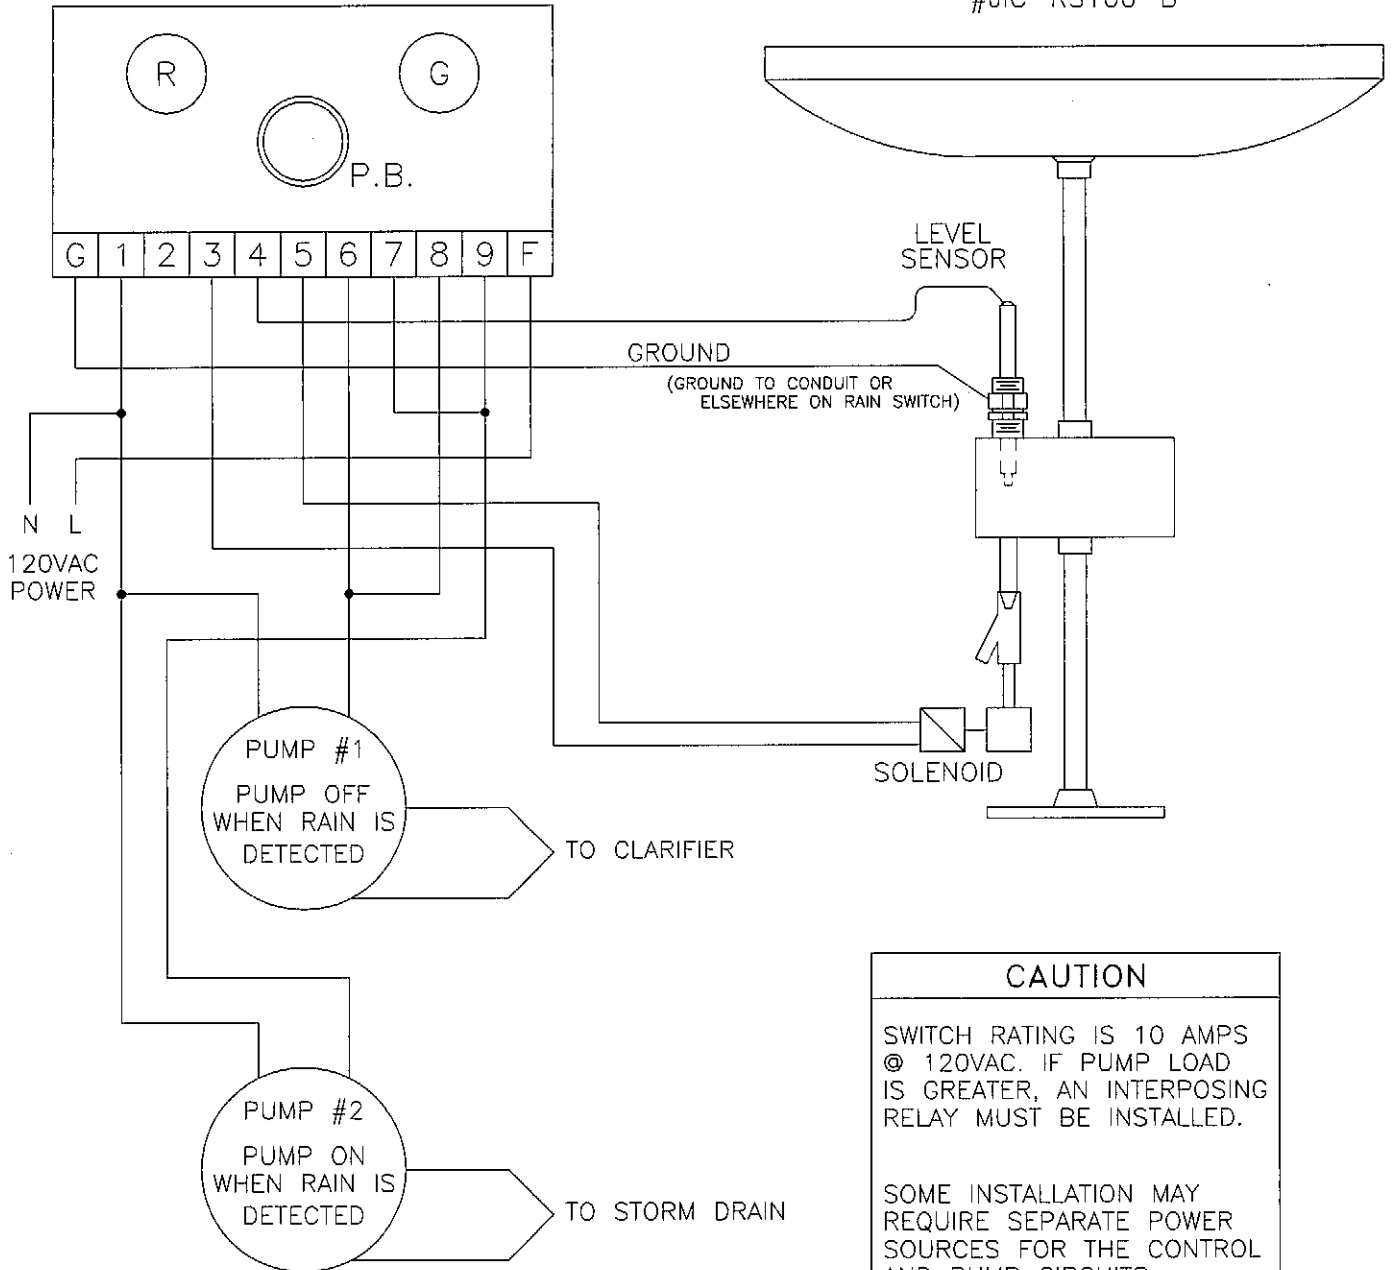

PILOT STATION #JICAT1PB2L-C,  
OR #JIC1PB2L-C

RAIN SW.  
#JIC-RS100-B

**CAUTION**

SWITCH RATING IS 10 AMPS  
@ 120VAC. IF PUMP LOAD  
IS GREATER, AN INTERPOSING  
RELAY MUST BE INSTALLED.

SOME INSTALLATION MAY  
REQUIRE SEPARATE POWER  
SOURCES FOR THE CONTROL  
AND PUMP CIRCUITS.

C			
B			
A			
	REVISIONS	BY	DATE

<b>RAIN SWITCH FOR DUAL PUMP CONTROL</b>			
SOLD TO:		CUSTOMER:	
DRAWN BY:	RL.	DATE	CHECKED BY:
		8/31/06	S.M.
SCALE:	NONE	DWG. NO.:	JRSTP-004-C
		SHEET	1
		OF	1

JENSEN INSTRUMENT COMPANY  
643 So. Duggan Ave., Azusa, CA 91702